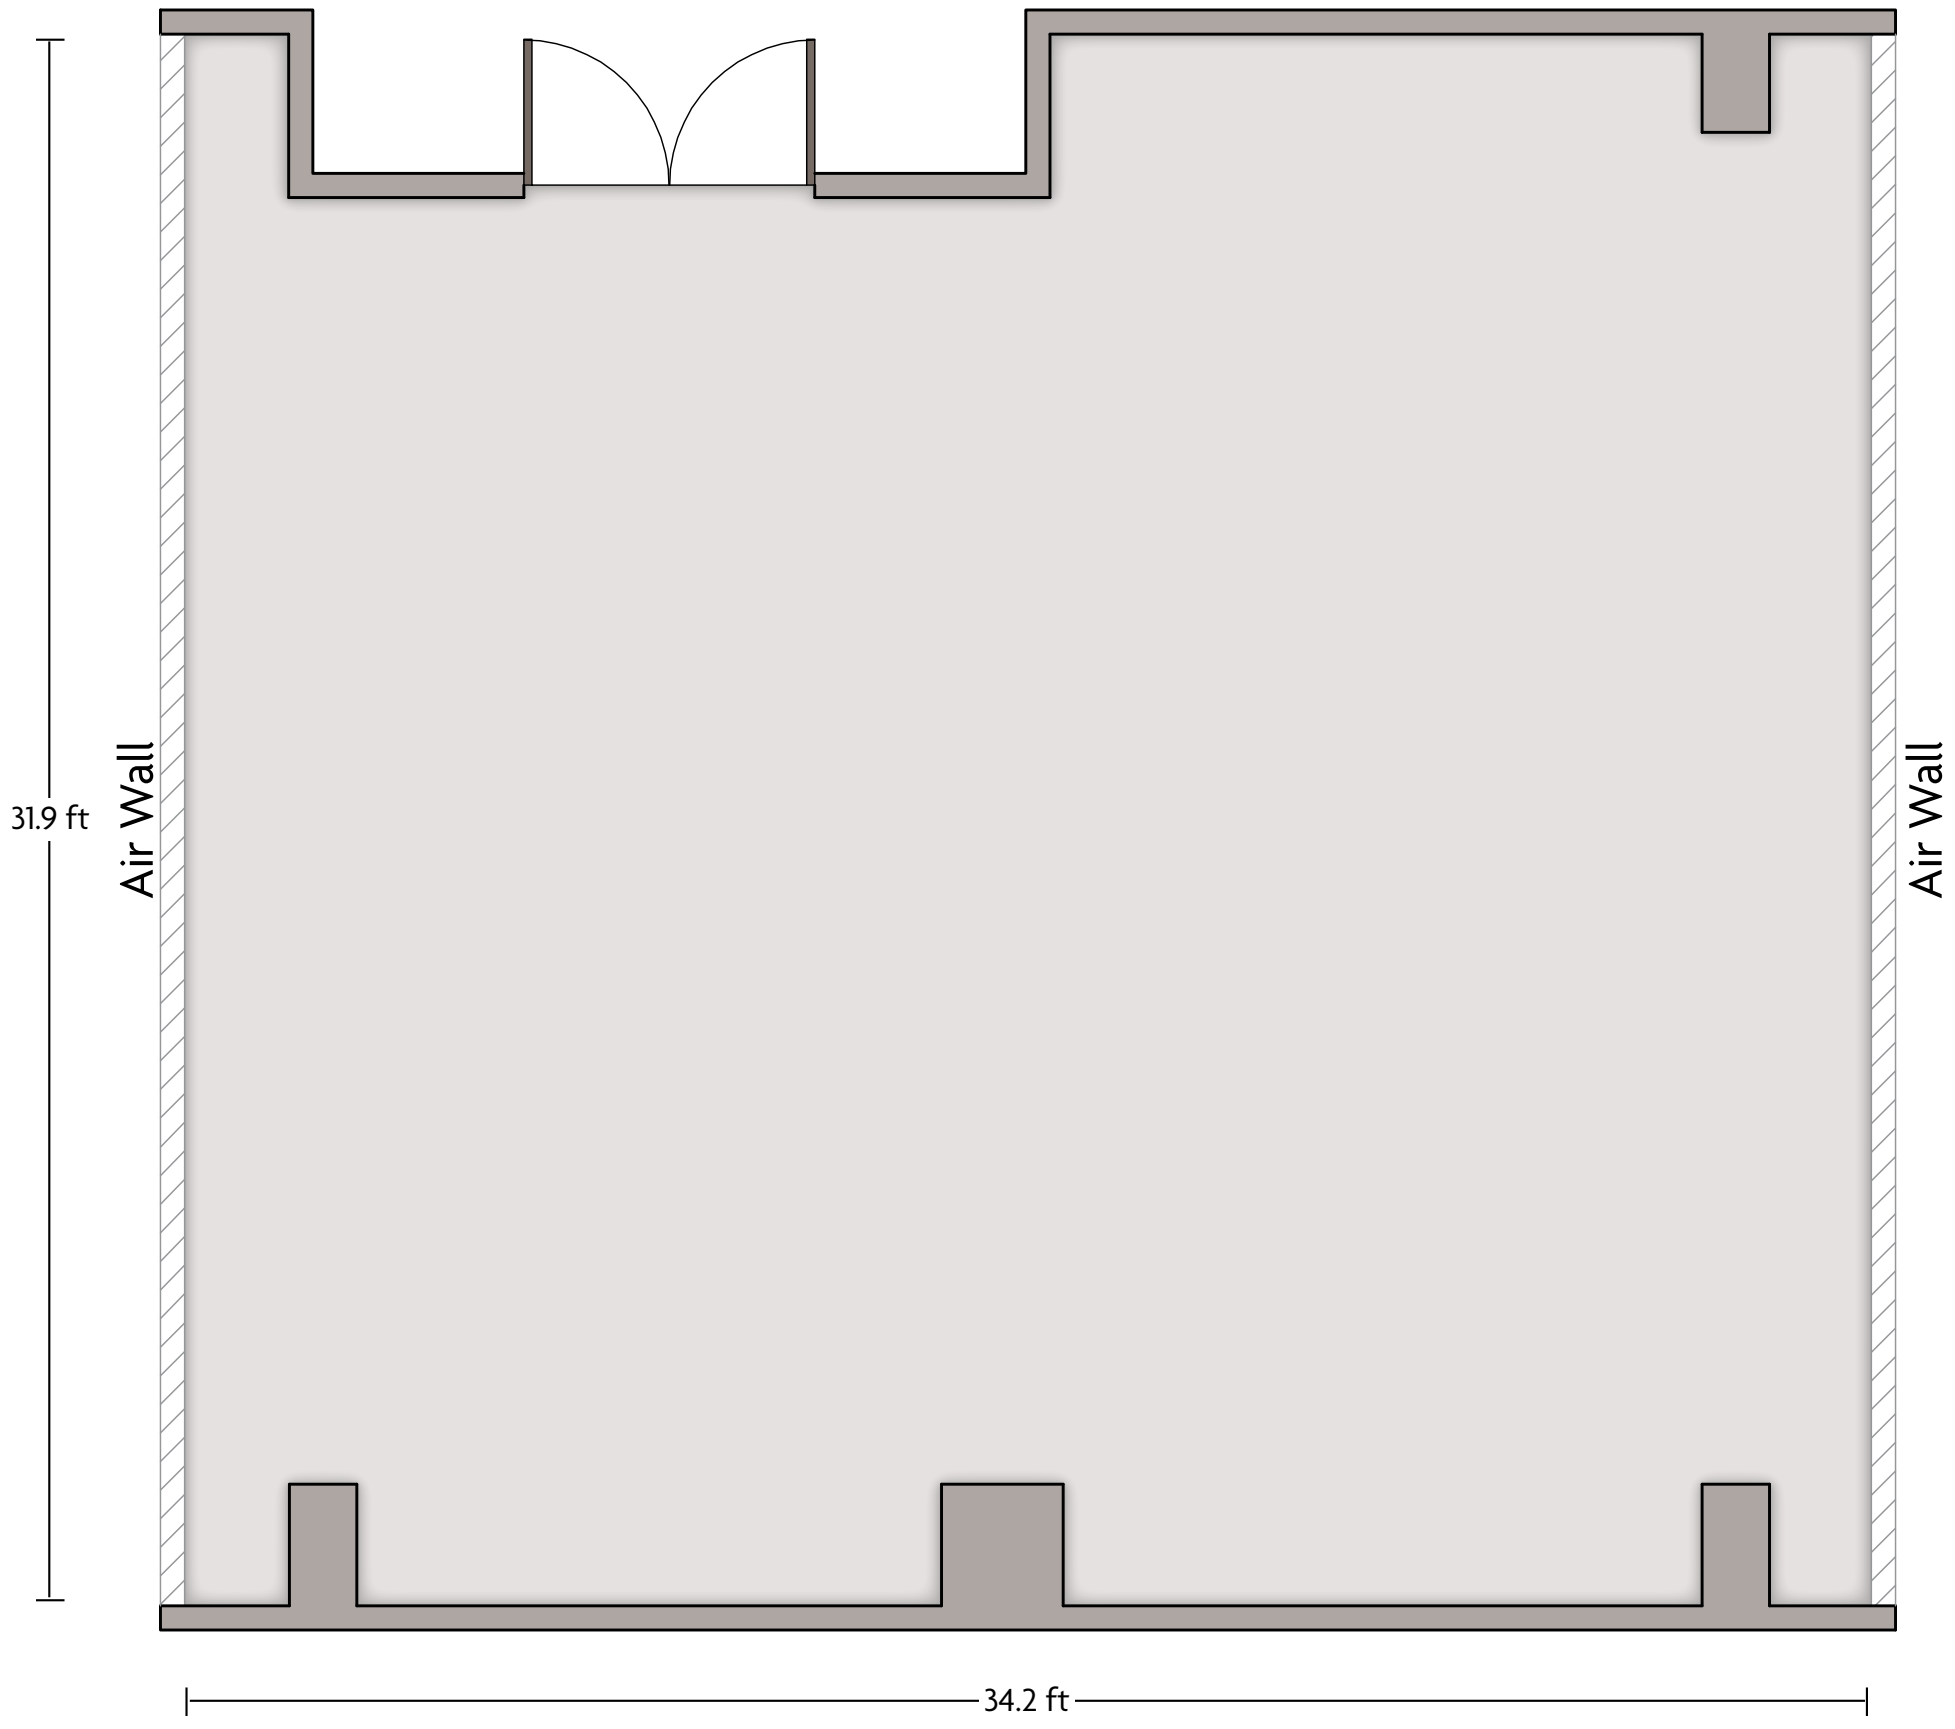

# Crowne Plaza® Houston Sugar Land - Plaza Ballroom 1,2,3

LENGTH: 31.9 Ft    WIDTH: 85.3 Ft    HEIGHT: 10 Ft    TOTAL SQUARE FEET: 2526 Sq Ft    MAXIMUM CAPACITY: 335    POWER OUTLETS: 14

9090 Southwest Freeway | Houston, TX 77074 | 713.995.0123

# Crowne Plaza® Houston Sugar Land - Plaza Ballroom 1

LENGTH: 25.1 Ft    WIDTH: 31.9 Ft    HEIGHT: 10 Ft    TOTAL SQUARE FEET: 769.2 Sq Ft    MAXIMUM CAPACITY: 100    POWER OUTLETS: 7

9090 Southwest Freeway | Houston, TX 77074 | 713.995.0123

# Crowne Plaza® Houston Sugar Land - Plaza Ballroom 2

LENGTH: 31.9 Ft    WIDTH: 34.2 Ft    HEIGHT: 10 Ft    TOTAL SQUARE FEET: 993.7 Sq Ft    MAXIMUM CAPACITY: 125    POWER OUTLETS: 2

9090 Southwest Freeway | Houston, TX 77074 | 713.995.0123

# Crowne Plaza® Houston Sugar Land - Plaza Ballroom 3

LENGTH: 25 Ft    WIDTH: 31.9 Ft    HEIGHT: 10 Ft    TOTAL SQUARE FEET: 767.1 Sq Ft    MAXIMUM CAPACITY: 100    POWER OUTLETS: 5

9090 Southwest Freeway | Houston, TX 77074 | 713.995.0123