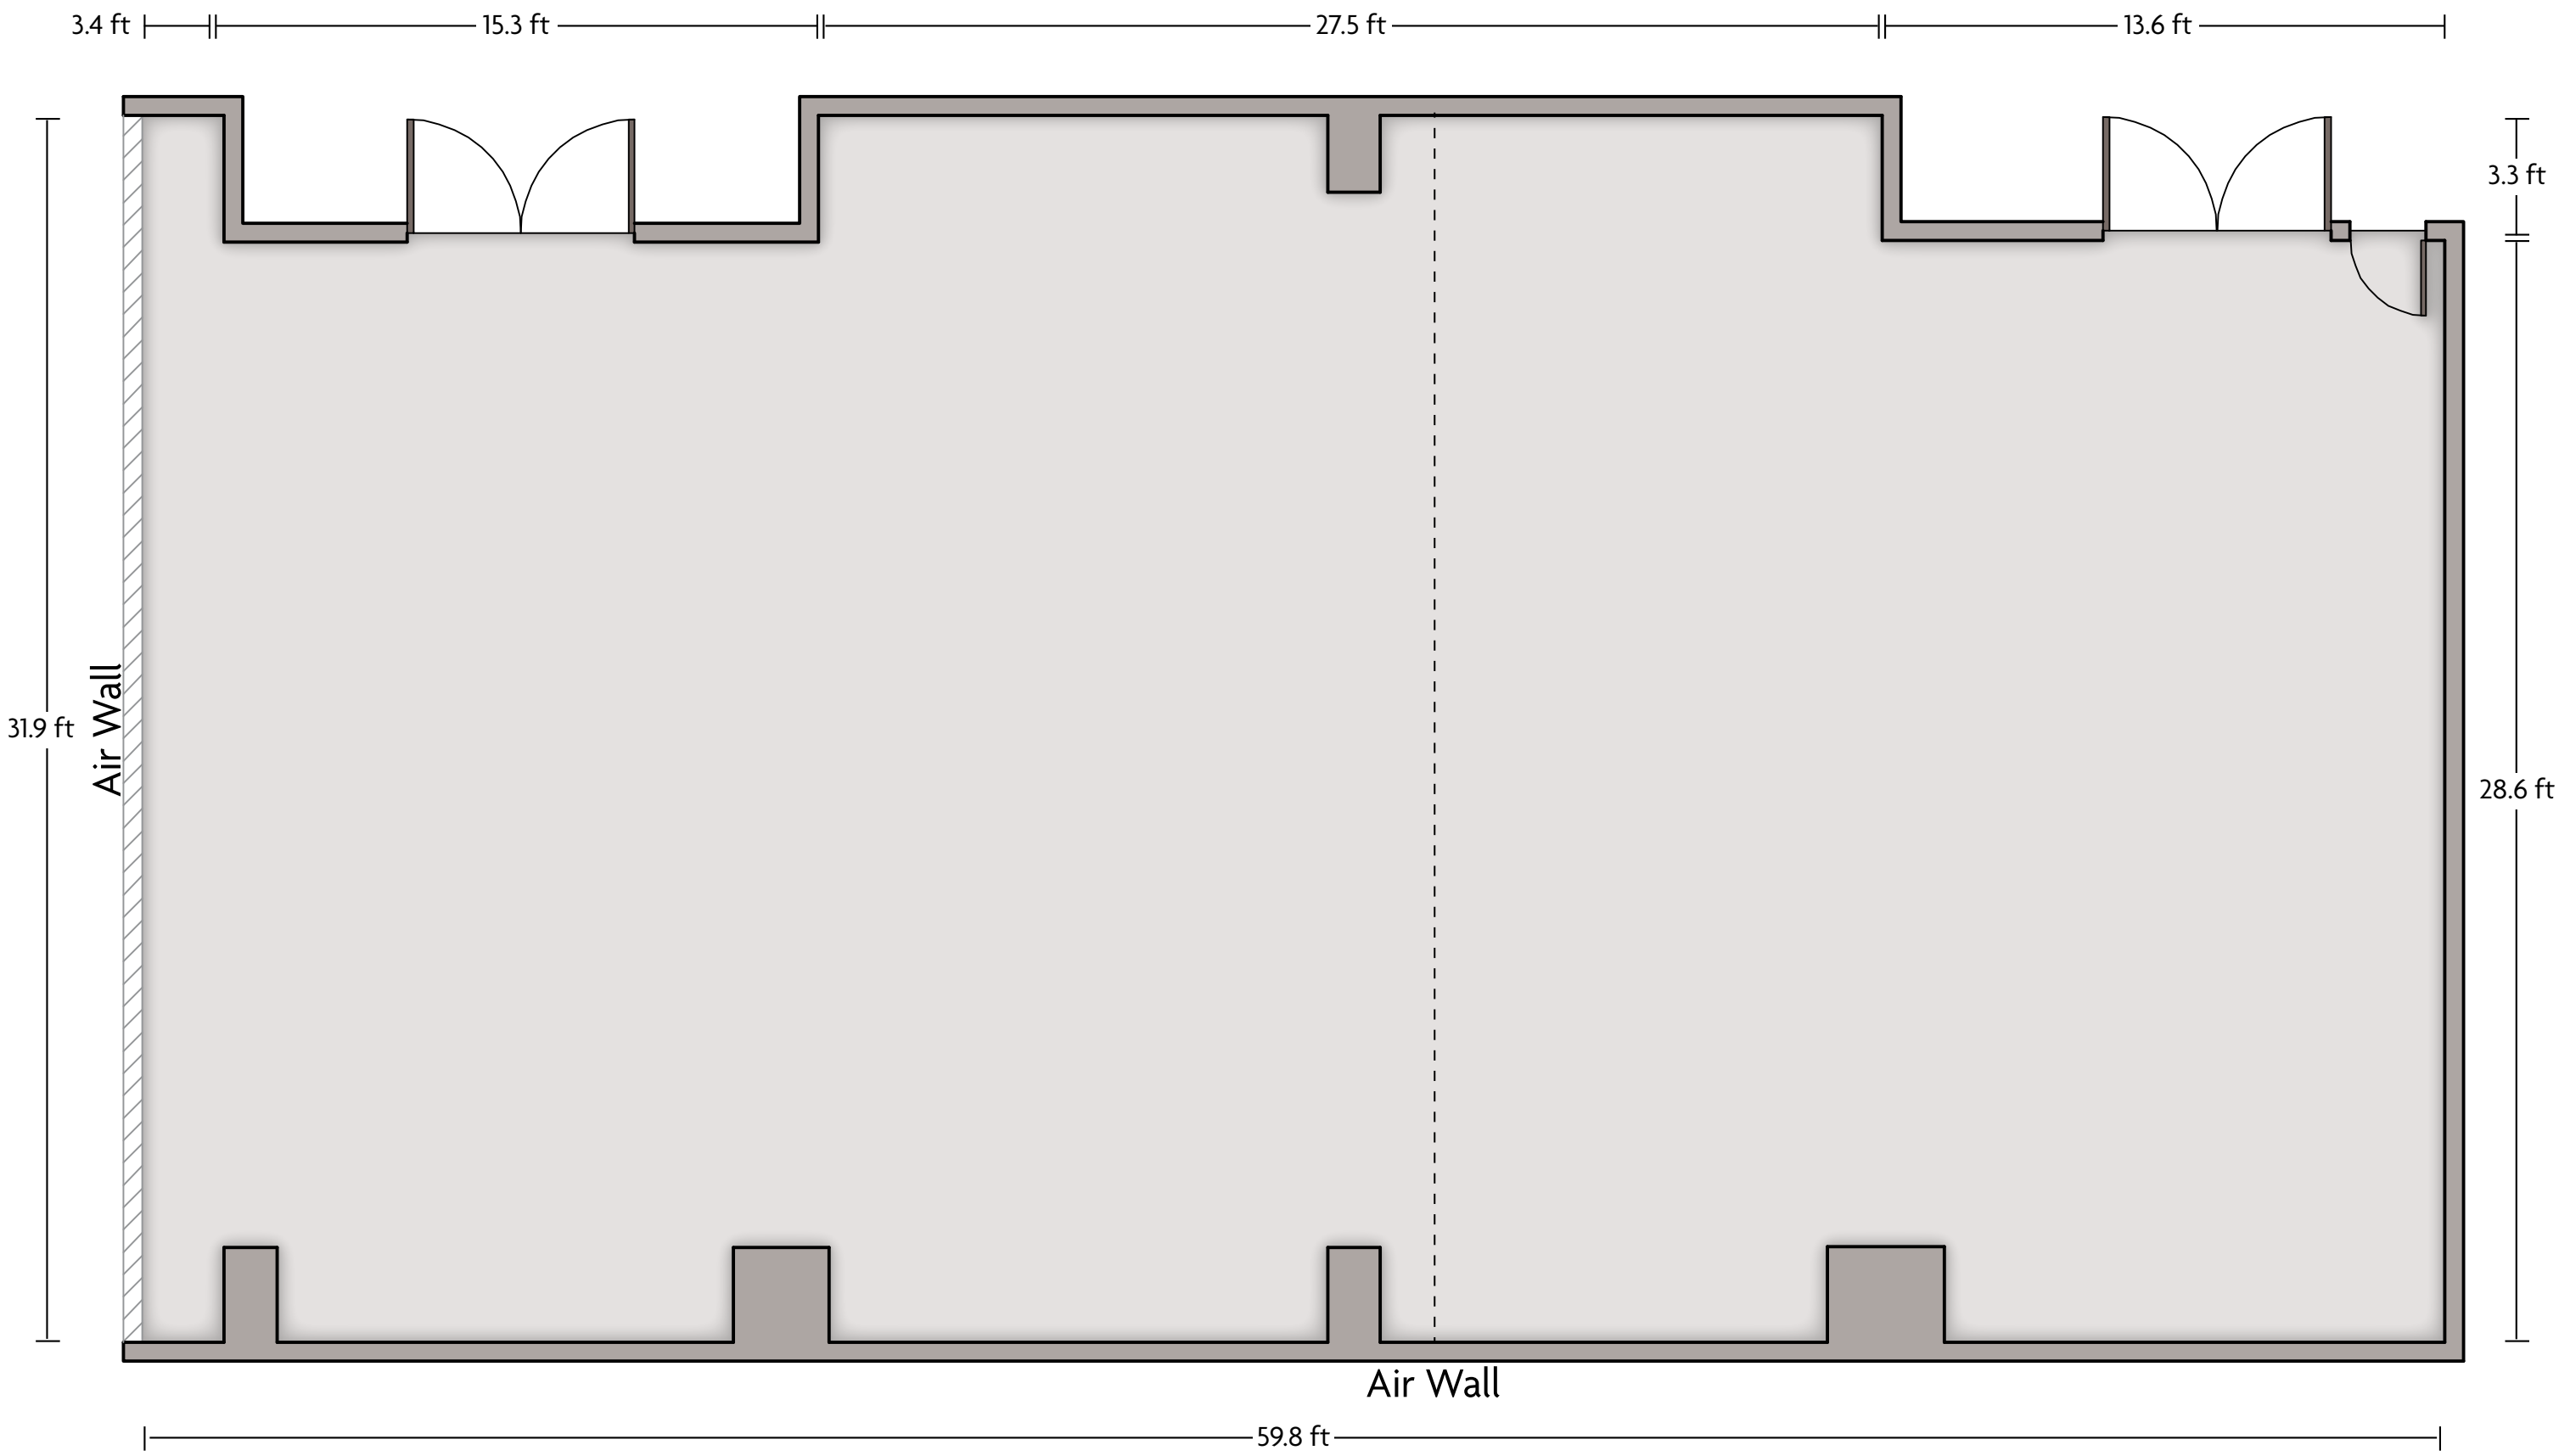

# Crowne Plaza® Houston Sugar Land - Plaza Ballroom 2

LENGTH: 31.9 Ft    WIDTH: 34.2 Ft    HEIGHT: 10 Ft    TOTAL SQUARE FEET: 993.7 Sq Ft    MAXIMUM CAPACITY: 125    POWER OUTLETS: 2

9090 Southwest Freeway | Houston, TX 77074 | 713.995.0123

# Crowne Plaza® Houston Sugar Land - Plaza Ballroom 3

LENGTH: 25 Ft    WIDTH: 31.9 Ft    HEIGHT: 10 Ft    TOTAL SQUARE FEET: 767.1 Sq Ft    MAXIMUM CAPACITY: 100    POWER OUTLETS: 5

9090 Southwest Freeway | Houston, TX 77074 | 713.995.0123

# Crowne Plaza® Houston Sugar Land - Plaza Ballroom 1 & 2

LENGTH: 31.9 Ft    WIDTH: 59.8 Ft    HEIGHT: 10 Ft    TOTAL SQUARE FEET: 1763.8 Sq Ft    MAXIMUM CAPACITY: 225    POWER OUTLETS: 9

9090 Southwest Freeway | Houston, TX 77074 | 713.995.0123

# Crowne Plaza® Houston Sugar Land - Plaza Ballroom 2 & 3

LENGTH: 31.9 Ft    WIDTH: 59.7 Ft    HEIGHT: 10 Ft    TOTAL SQUARE FEET: 1763.7 Sq Ft    MAXIMUM CAPACITY: 225    POWER OUTLETS: 7

9090 Southwest Freeway | Houston, TX 77074 | 713.995.0123