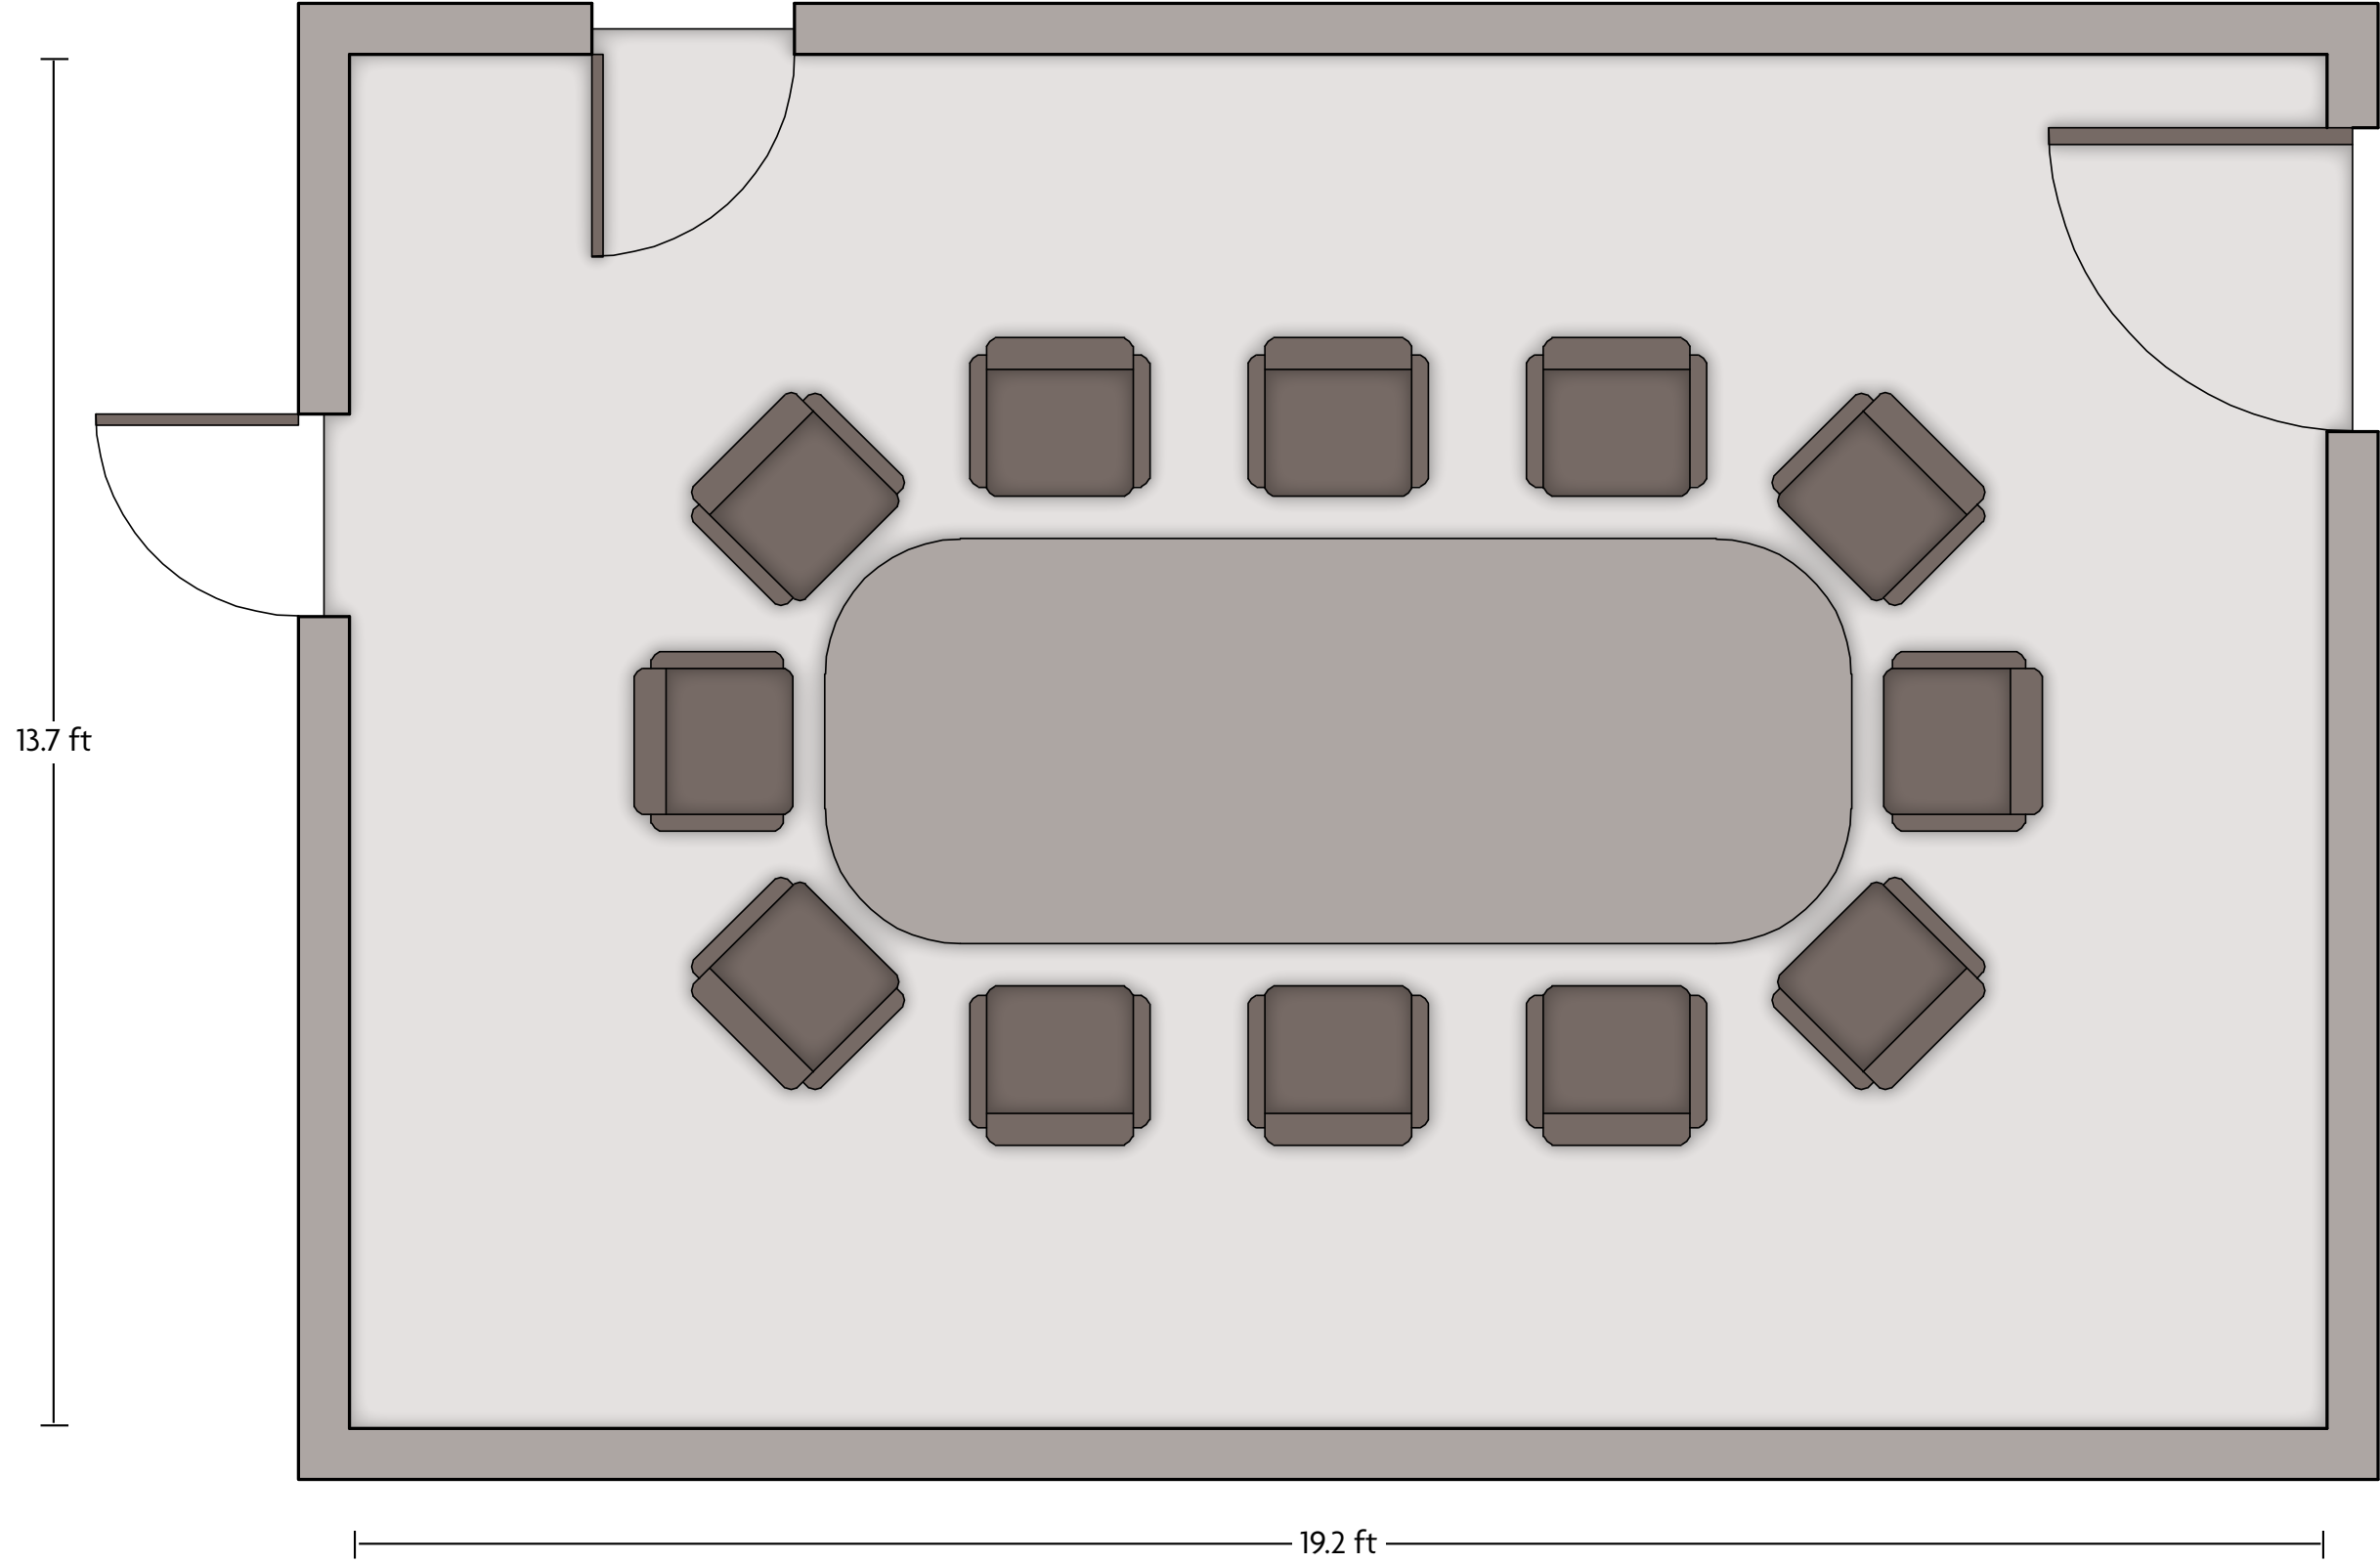

# Crowne Plaza® Houston Sugar Land - Plaza Ballroom 1 & 2

LENGTH: 31.9 Ft    WIDTH: 59.8 Ft    HEIGHT: 10 Ft    TOTAL SQUARE FEET: 1763.8 Sq Ft    MAXIMUM CAPACITY: 225    POWER OUTLETS: 9

9090 Southwest Freeway | Houston, TX 77074 | 713.995.0123

# Crowne Plaza® Houston Sugar Land - Plaza Ballroom 2 & 3

LENGTH: 31.9 Ft    WIDTH: 59.7 Ft    HEIGHT: 10 Ft    TOTAL SQUARE FEET: 1763.7 Sq Ft    MAXIMUM CAPACITY: 225    POWER OUTLETS: 7

9090 Southwest Freeway | Houston, TX 77074 | 713.995.0123

\*Multiple layout options available for this space.

# Crowne Plaza® Houston Sugar Land - Boardroom

LENGTH: 13.7 Ft    WIDTH: 19.2 Ft    HEIGHT: 8 Ft    TOTAL SQUARE FEET: 256.8 Sq Ft    MAXIMUM CAPACITY: 20    POWER OUTLETS: 4

9090 Southwest Freeway | Houston, TX 77074 | 713.995.0123