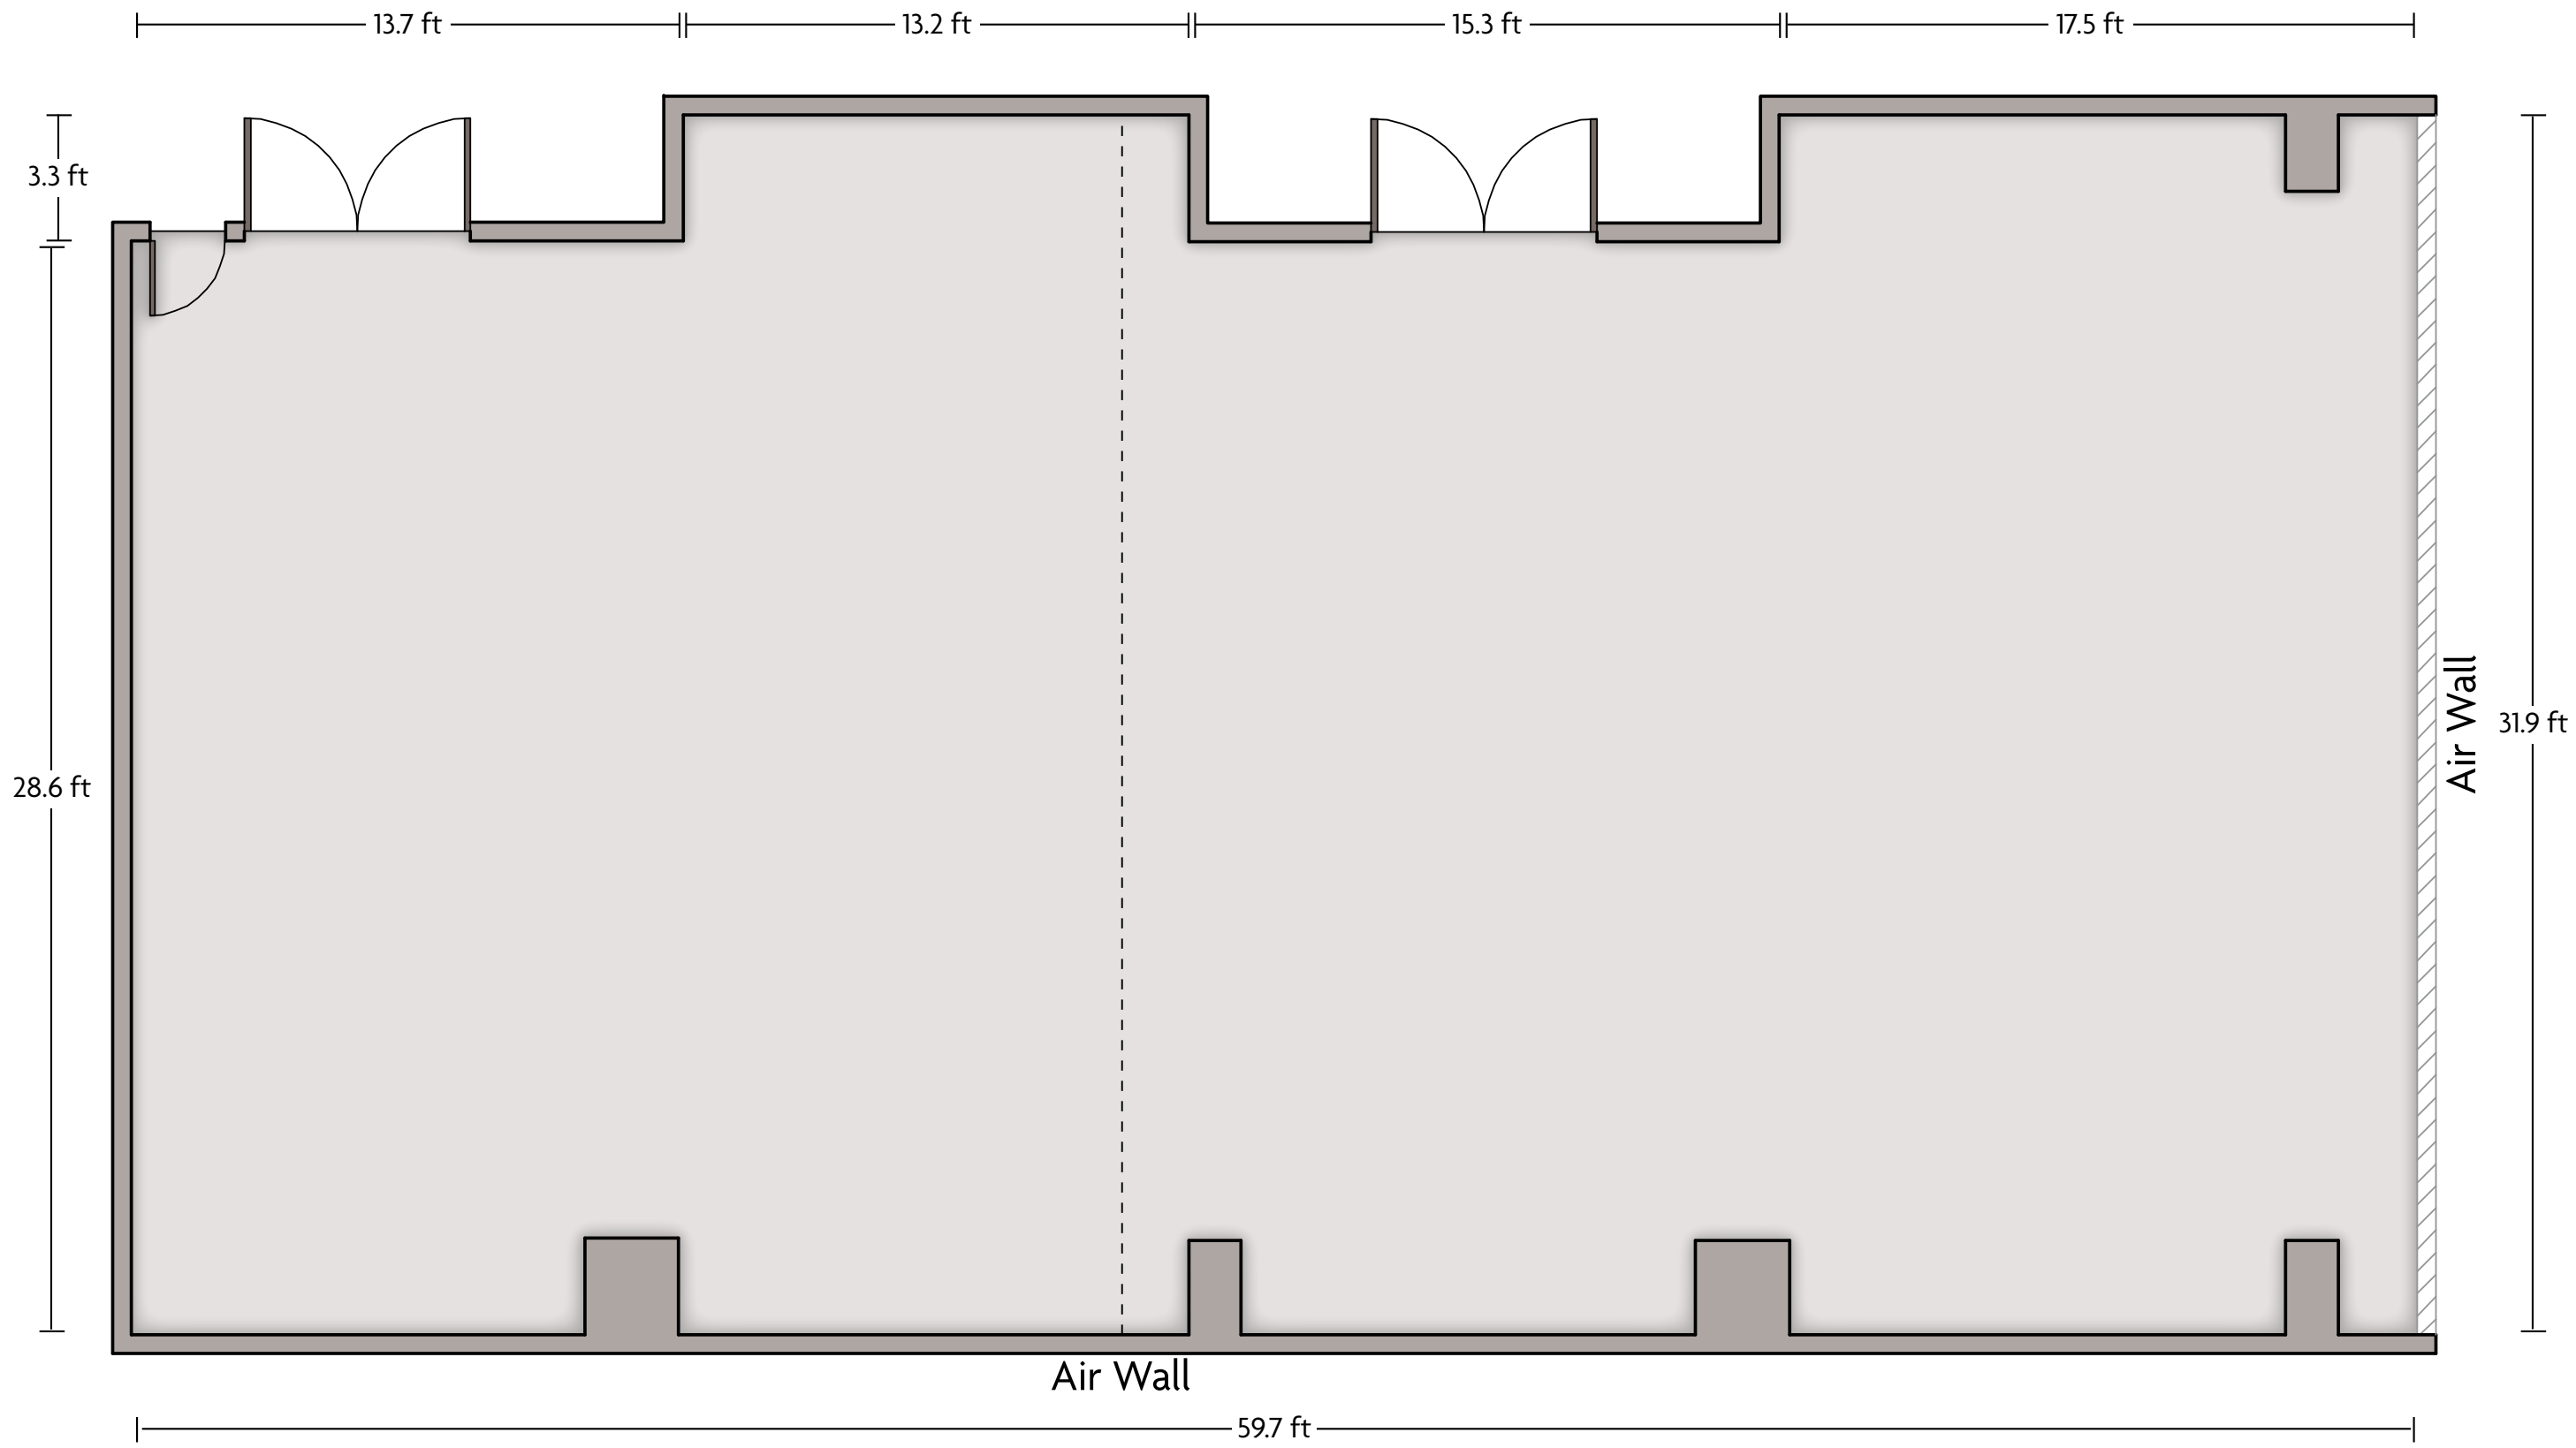

# Crowne Plaza® Houston Sugar Land - Plaza Ballroom 3

LENGTH: 25 Ft    WIDTH: 31.9 Ft    HEIGHT: 10 Ft    TOTAL SQUARE FEET: 767.1 Sq Ft    MAXIMUM CAPACITY: 100    POWER OUTLETS: 5

9090 Southwest Freeway | Houston, TX 77074 | 713.995.0123

# Crowne Plaza® Houston Sugar Land - Plaza Ballroom 1 & 2

LENGTH: 31.9 Ft    WIDTH: 59.8 Ft    HEIGHT: 10 Ft    TOTAL SQUARE FEET: 1763.8 Sq Ft    MAXIMUM CAPACITY: 225    POWER OUTLETS: 9

9090 Southwest Freeway | Houston, TX 77074 | 713.995.0123

# Crowne Plaza® Houston Sugar Land - Plaza Ballroom 2 & 3

LENGTH: 31.9 Ft    WIDTH: 59.7 Ft    HEIGHT: 10 Ft    TOTAL SQUARE FEET: 1763.7 Sq Ft    MAXIMUM CAPACITY: 225    POWER OUTLETS: 7

9090 Southwest Freeway | Houston, TX 77074 | 713.995.0123

# Crowne Plaza® Houston Sugar Land - Boardroom

LENGTH: 13.7 Ft    WIDTH: 19.2 Ft    HEIGHT: 8 Ft    TOTAL SQUARE FEET: 256.8 Sq Ft    MAXIMUM CAPACITY: 20    POWER OUTLETS: 4

9090 Southwest Freeway | Houston, TX 77074 | 713.995.0123