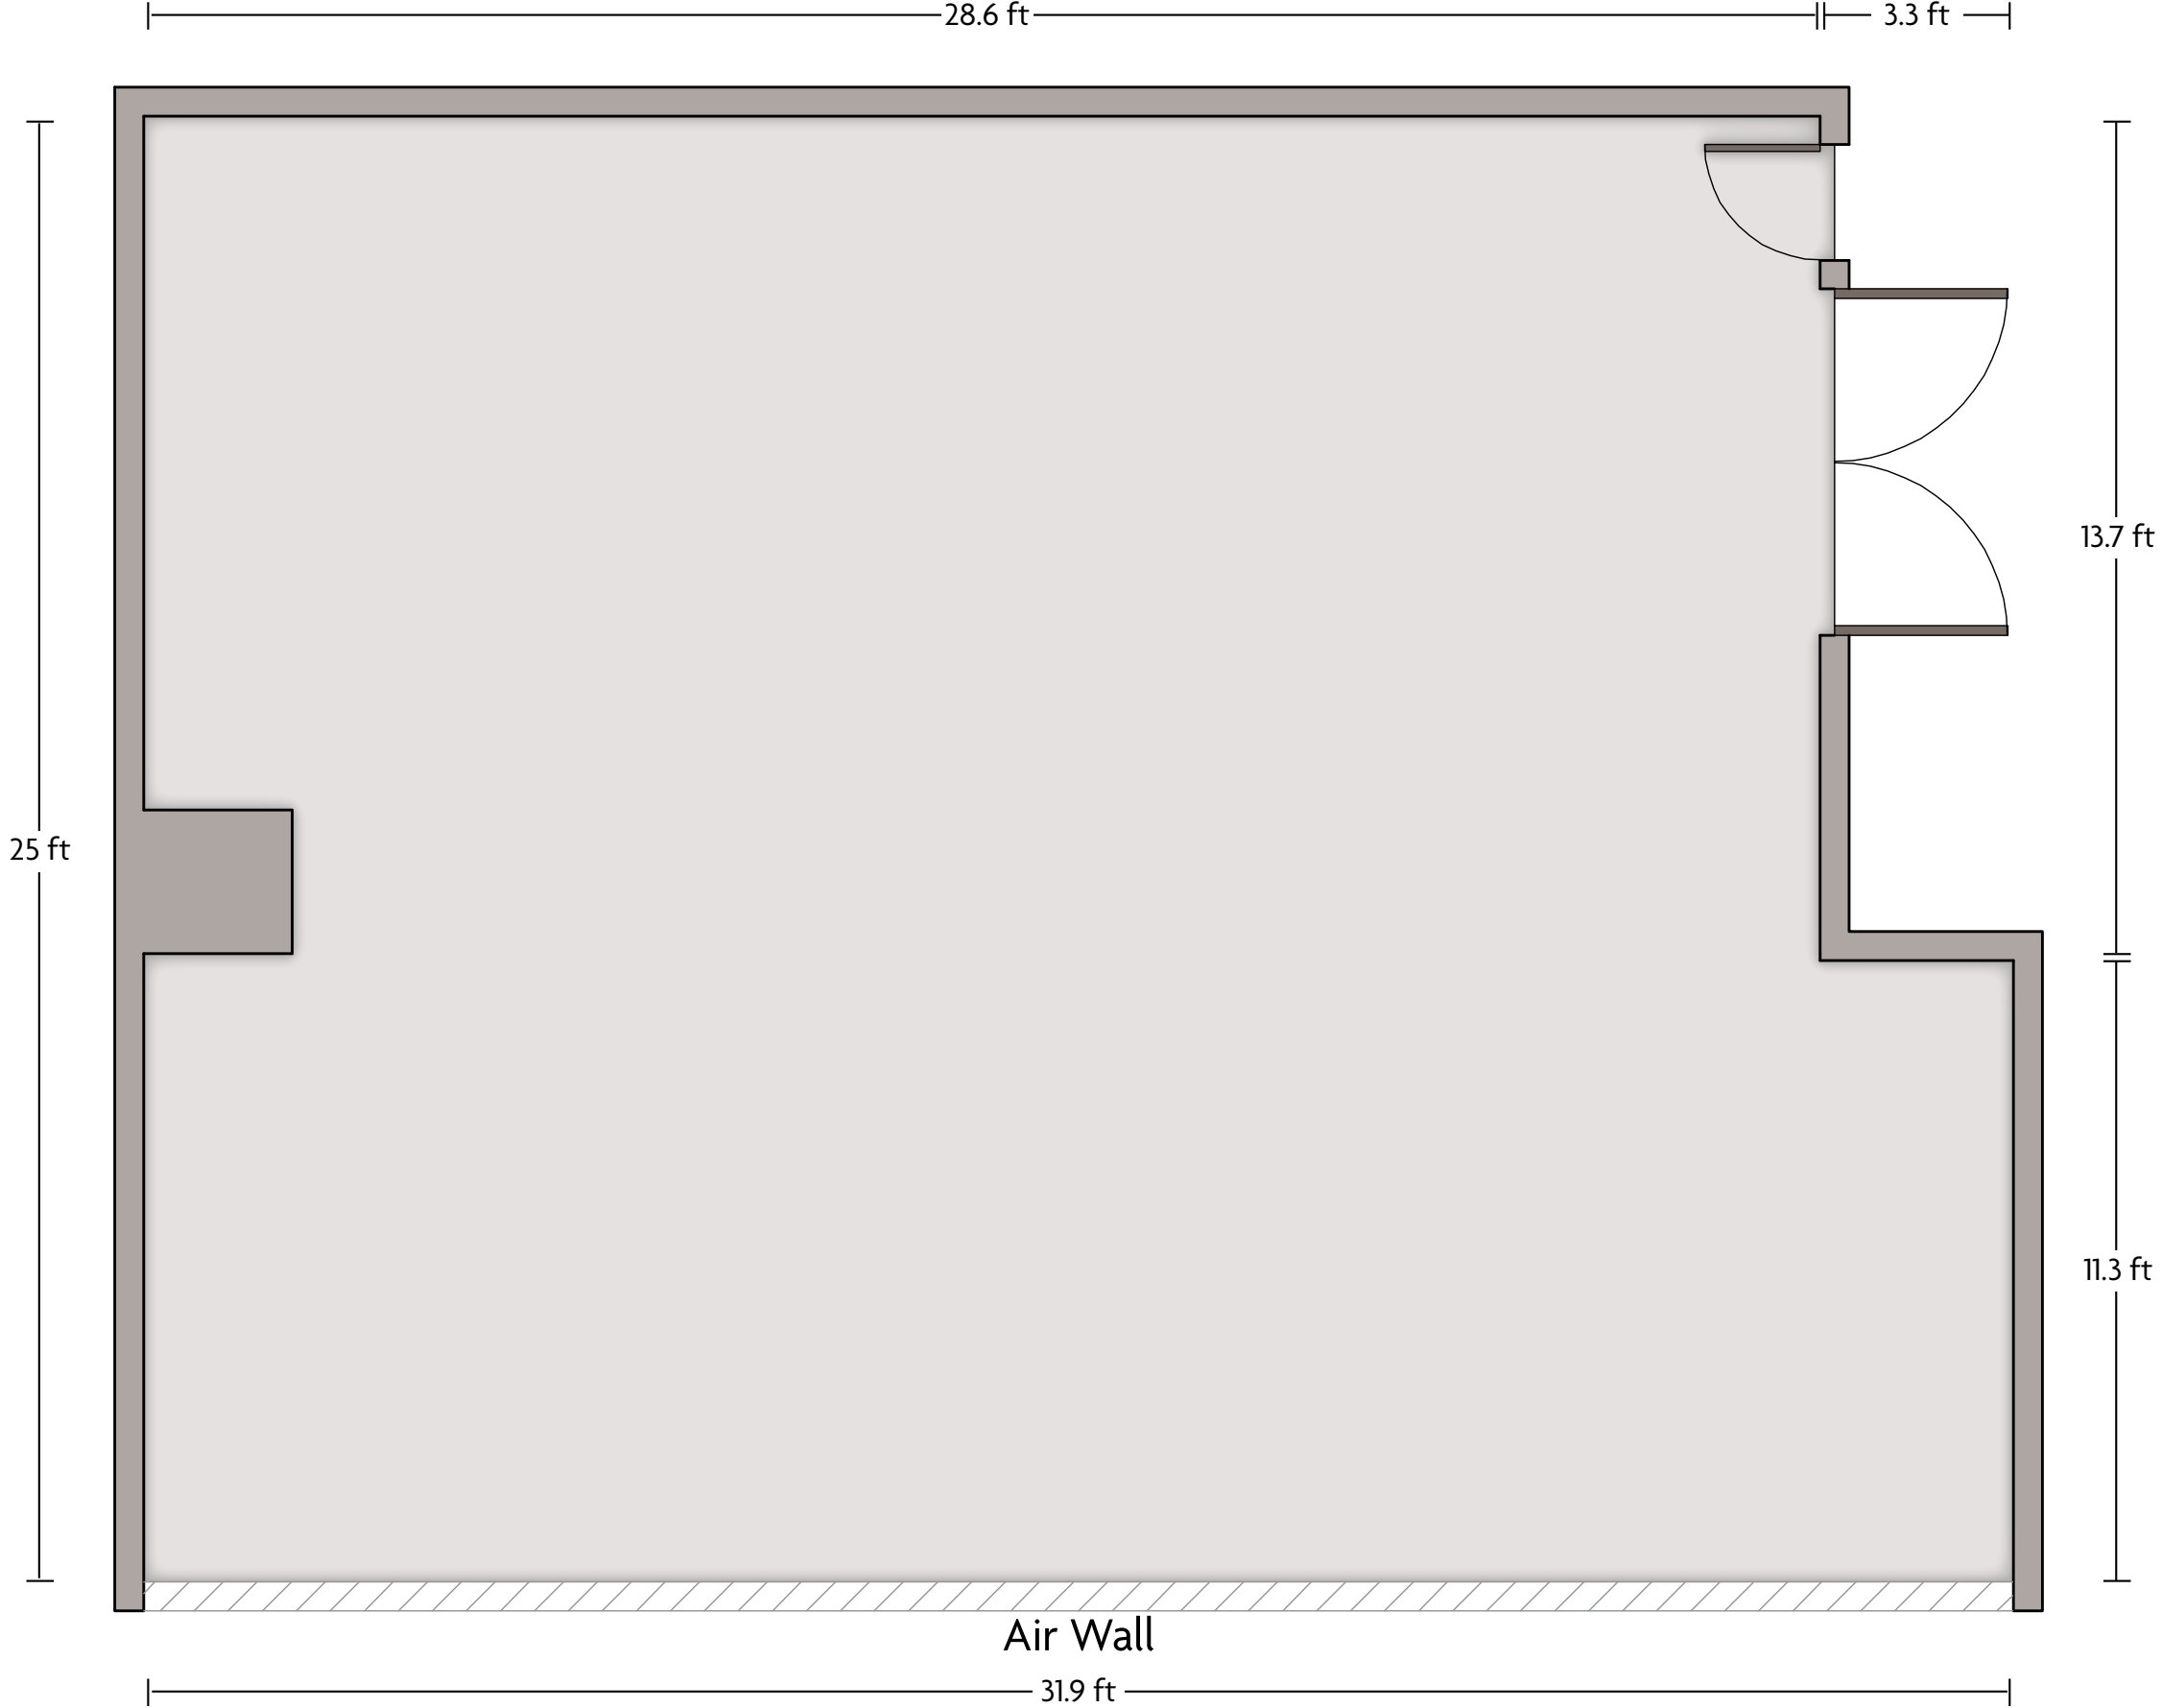

# Crowne Plaza® Houston Sugar Land - Plaza Ballroom 1

LENGTH: 25.1 Ft    WIDTH: 31.9 Ft    HEIGHT: 10 Ft    TOTAL SQUARE FEET: 769.2 Sq Ft    MAXIMUM CAPACITY: 100    POWER OUTLETS: 7

9090 Southwest Freeway | Houston, TX 77074 | 713.995.0123

# Crowne Plaza® Houston Sugar Land - Plaza Ballroom 2

LENGTH: 31.9 Ft    WIDTH: 34.2 Ft    HEIGHT: 10 Ft    TOTAL SQUARE FEET: 993.7 Sq Ft    MAXIMUM CAPACITY: 125    POWER OUTLETS: 2

9090 Southwest Freeway | Houston, TX 77074 | 713.995.0123

# Crowne Plaza® Houston Sugar Land - Plaza Ballroom 3

LENGTH: 25 Ft    WIDTH: 31.9 Ft    HEIGHT: 10 Ft    TOTAL SQUARE FEET: 767.1 Sq Ft    MAXIMUM CAPACITY: 100    POWER OUTLETS: 5

9090 Southwest Freeway | Houston, TX 77074 | 713.995.0123

# Crowne Plaza® Houston Sugar Land - Plaza Ballroom 1 & 2

LENGTH: 31.9 Ft    WIDTH: 59.8 Ft    HEIGHT: 10 Ft    TOTAL SQUARE FEET: 1763.8 Sq Ft    MAXIMUM CAPACITY: 225    POWER OUTLETS: 9

9090 Southwest Freeway | Houston, TX 77074 | 713.995.0123