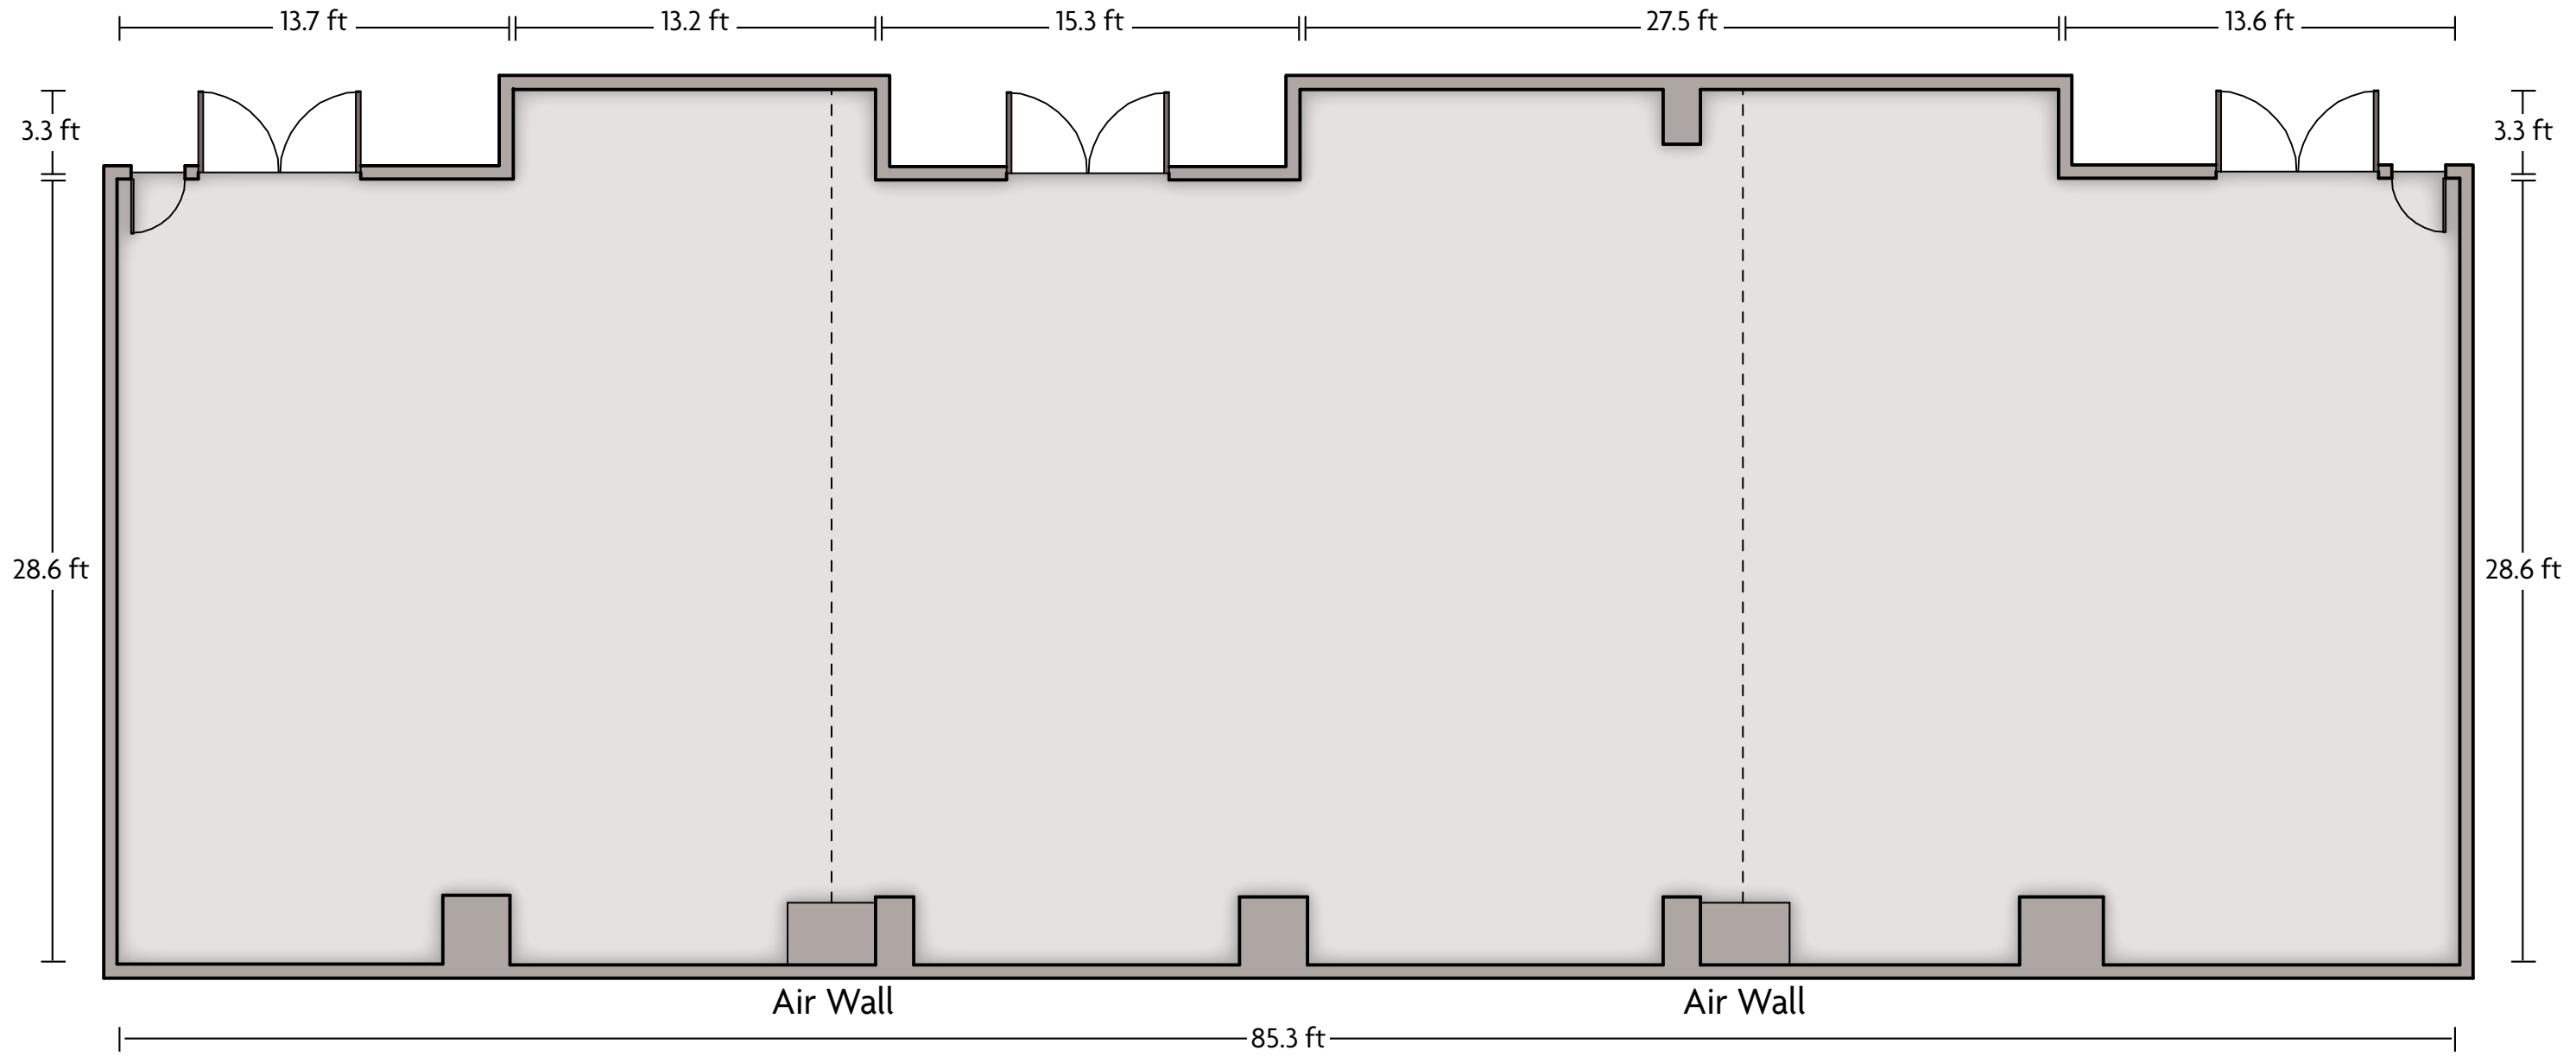

# Crowne Plaza® Houston Sugar Land - Plaza Ballroom 1,2,3

LENGTH: 31.9 Ft    WIDTH: 85.3 Ft    HEIGHT: 10 Ft    TOTAL SQUARE FEET: 2526 Sq Ft    MAXIMUM CAPACITY: 335    POWER OUTLETS: 14

9090 Southwest Freeway | Houston, TX 77074 | 713.995.0123

# Crowne Plaza® Houston Sugar Land - Plaza Ballroom 1

LENGTH: 25.1 Ft    WIDTH: 31.9 Ft    HEIGHT: 10 Ft    TOTAL SQUARE FEET: 769.2 Sq Ft    MAXIMUM CAPACITY: 100    POWER OUTLETS: 7

9090 Southwest Freeway | Houston, TX 77074 | 713.995.0123

# Crowne Plaza® Houston Sugar Land - Plaza Ballroom 2

LENGTH: 31.9 Ft    WIDTH: 34.2 Ft    HEIGHT: 10 Ft    TOTAL SQUARE FEET: 993.7 Sq Ft    MAXIMUM CAPACITY: 125    POWER OUTLETS: 2

9090 Southwest Freeway | Houston, TX 77074 | 713.995.0123

# Crowne Plaza® Houston Sugar Land - Plaza Ballroom 3

LENGTH: 25 Ft    WIDTH: 31.9 Ft    HEIGHT: 10 Ft    TOTAL SQUARE FEET: 767.1 Sq Ft    MAXIMUM CAPACITY: 100    POWER OUTLETS: 5

9090 Southwest Freeway | Houston, TX 77074 | 713.995.0123