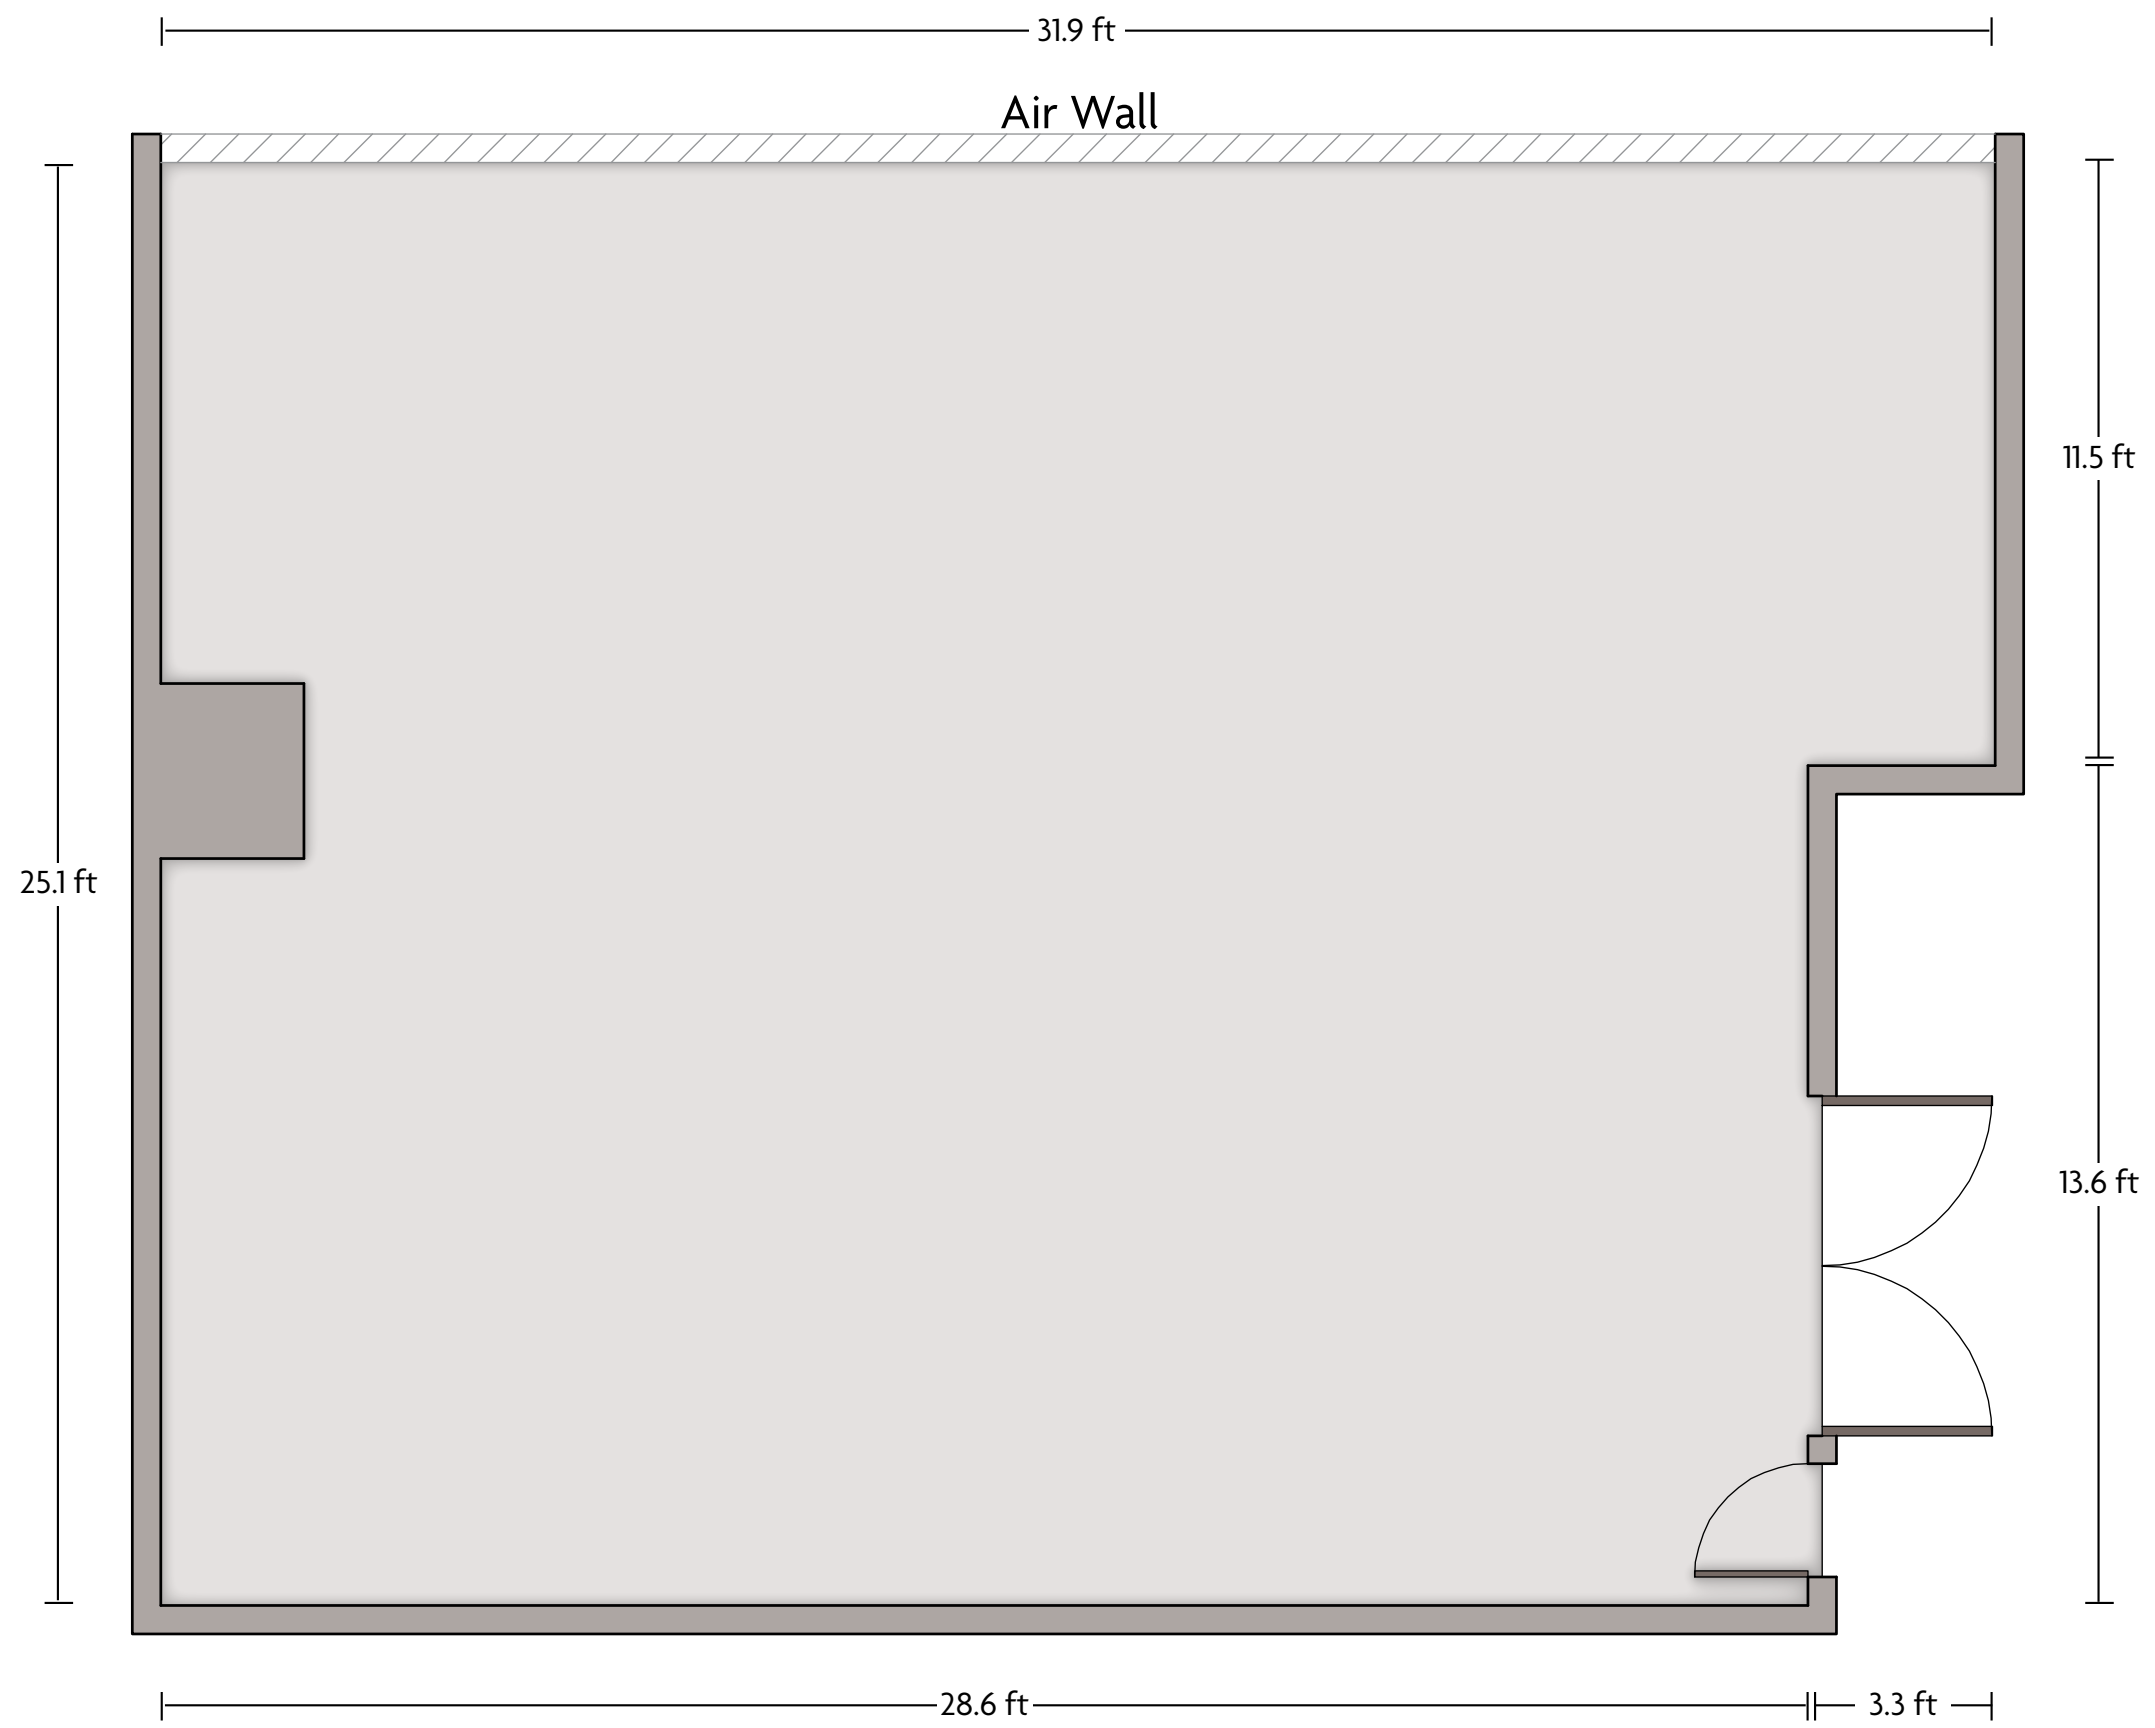

# Crowne Plaza® Houston Sugar Land - Plaza Ballroom 1,2,3

LENGTH: 31.9 Ft    WIDTH: 85.3 Ft    HEIGHT: 10 Ft    TOTAL SQUARE FEET: 2526 Sq Ft    MAXIMUM CAPACITY: 335    POWER OUTLETS: 14

9090 Southwest Freeway | Houston, TX 77074 | 713.995.0123

# Crowne Plaza® Houston Sugar Land - Plaza Ballroom 1

LENGTH: 25.1 Ft    WIDTH: 31.9 Ft    HEIGHT: 10 Ft    TOTAL SQUARE FEET: 769.2 Sq Ft    MAXIMUM CAPACITY: 100    POWER OUTLETS: 7

9090 Southwest Freeway | Houston, TX 77074 | 713.995.0123

# Crowne Plaza® Houston Sugar Land - Plaza Ballroom 2

LENGTH: 31.9 Ft    WIDTH: 34.2 Ft    HEIGHT: 10 Ft    TOTAL SQUARE FEET: 993.7 Sq Ft    MAXIMUM CAPACITY: 125    POWER OUTLETS: 2

9090 Southwest Freeway | Houston, TX 77074 | 713.995.0123

# Crowne Plaza® Houston Sugar Land - Plaza Ballroom 3

LENGTH: 25 Ft    WIDTH: 31.9 Ft    HEIGHT: 10 Ft    TOTAL SQUARE FEET: 767.1 Sq Ft    MAXIMUM CAPACITY: 100    POWER OUTLETS: 5

9090 Southwest Freeway | Houston, TX 77074 | 713.995.0123